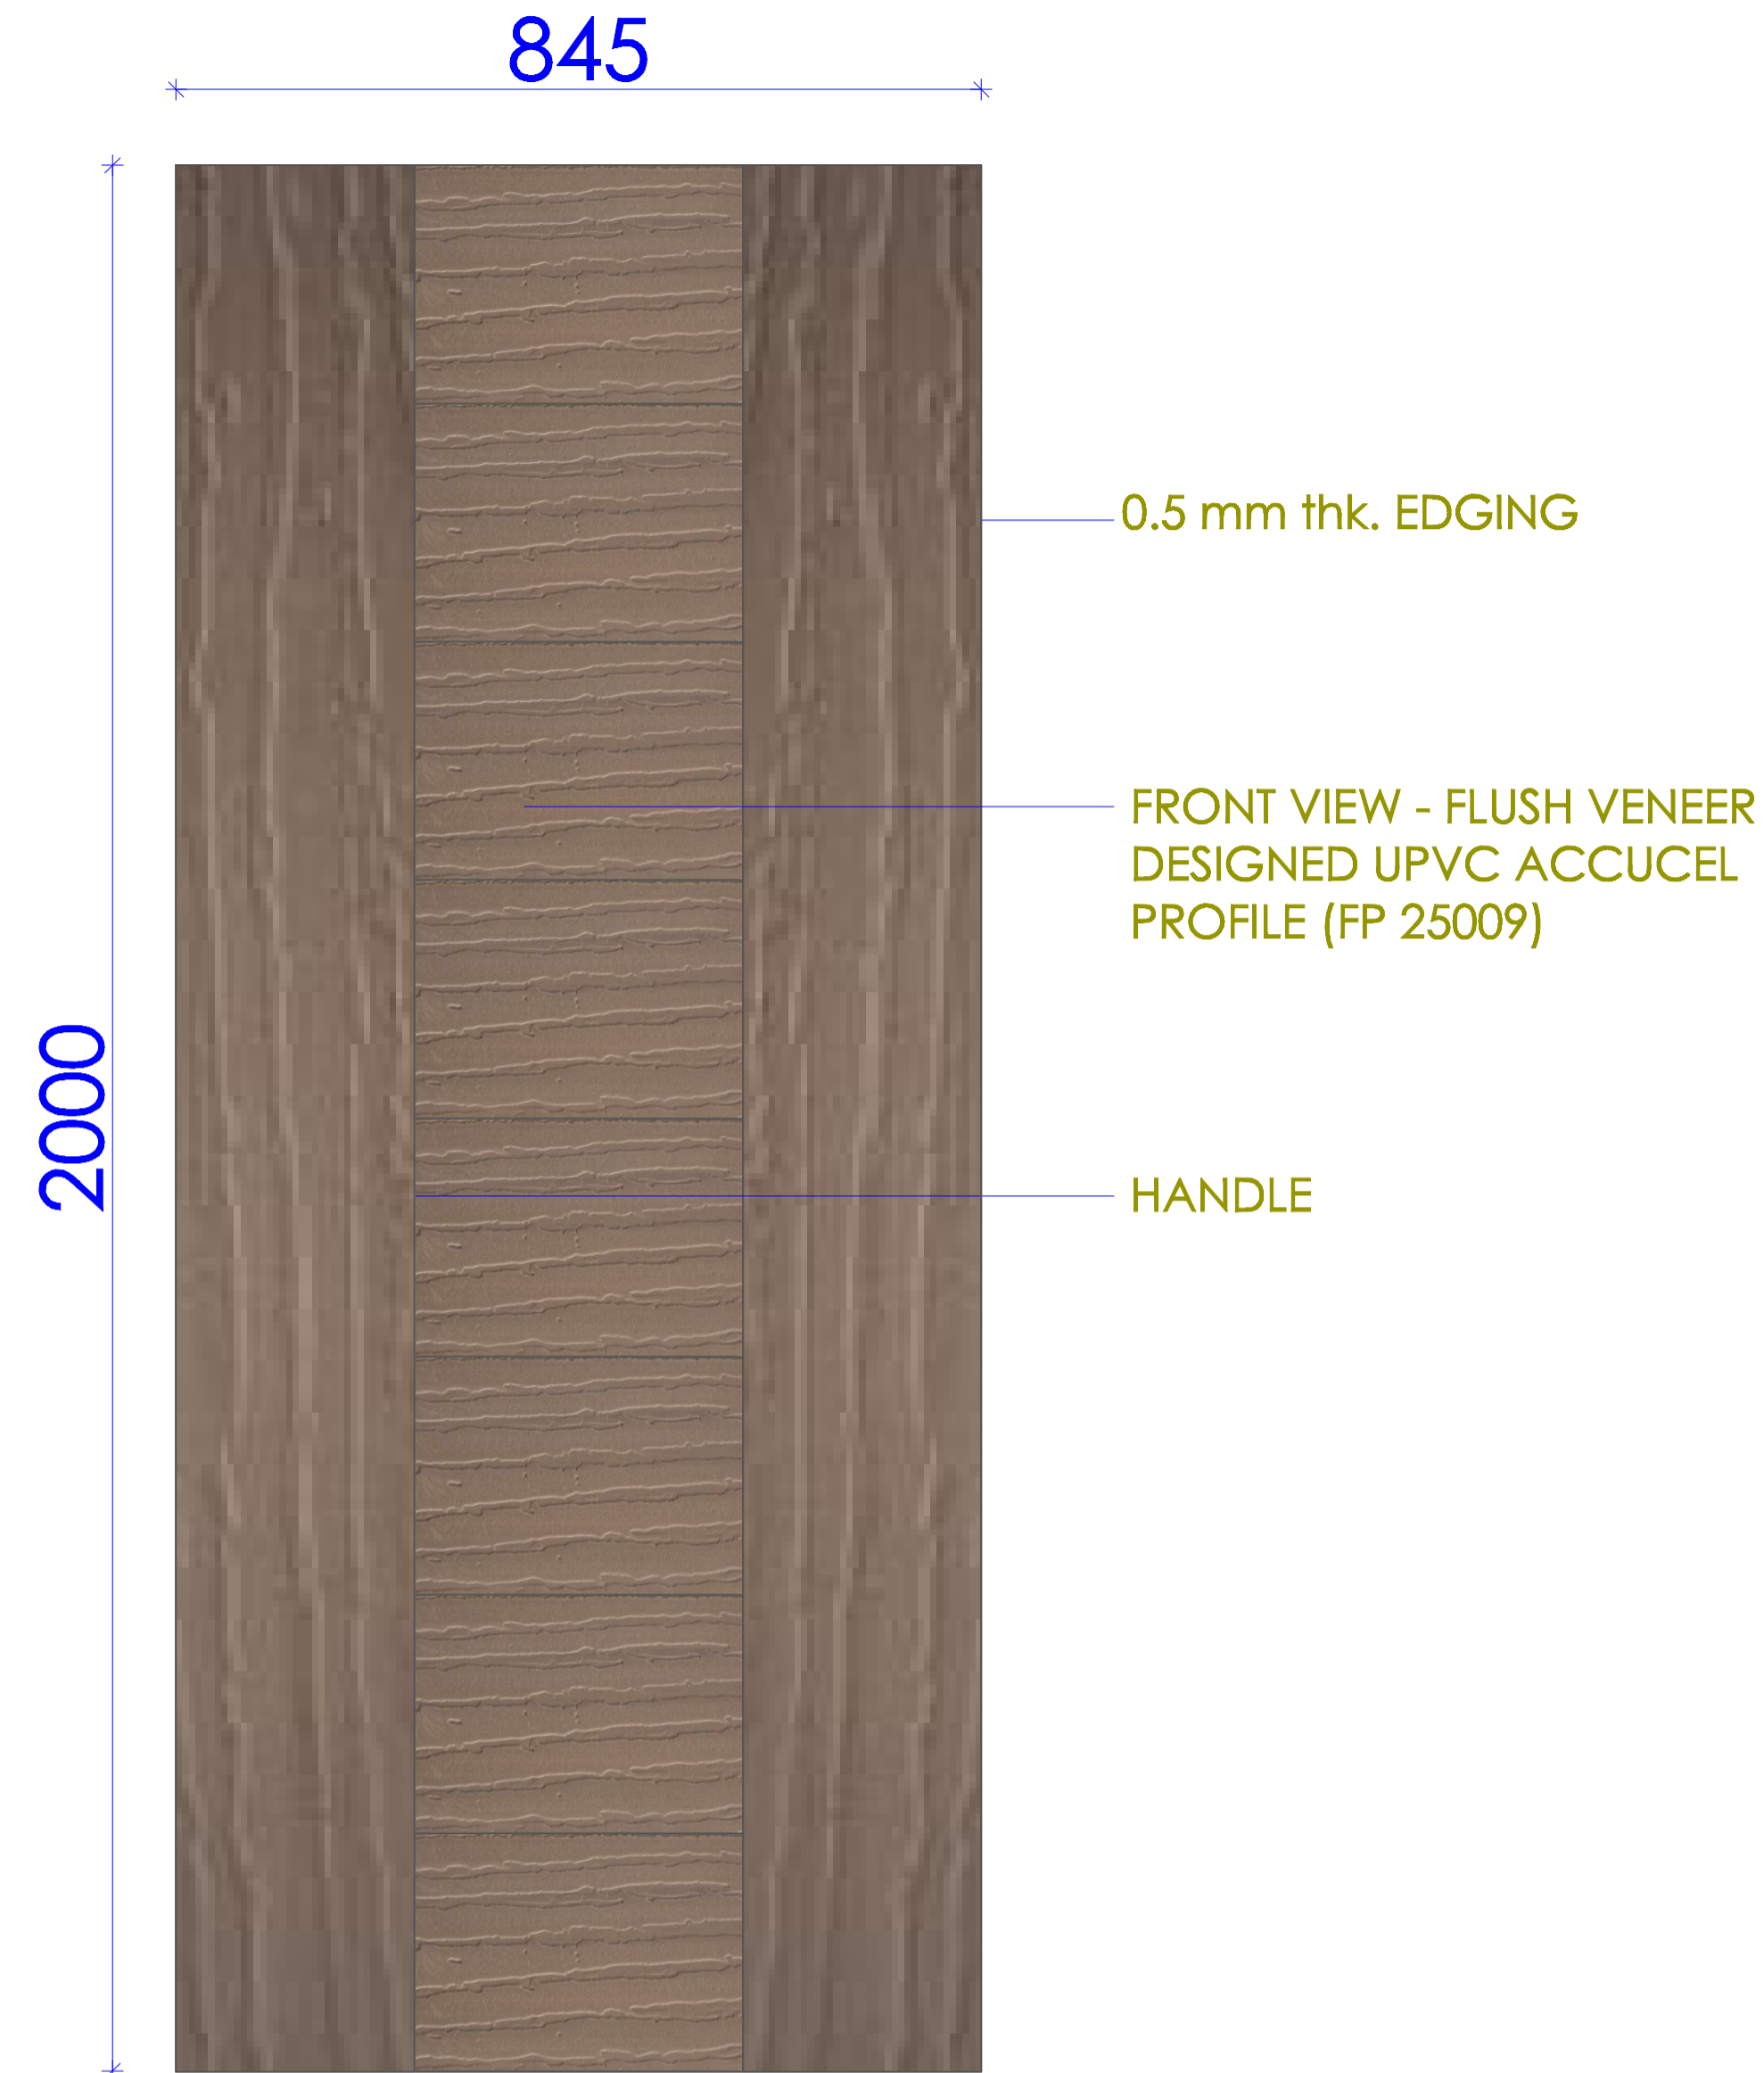

FRAME ELEVATION

PLAN

FRONT VIEW DOOR SHUTTER

BACK VIEW DOOR SHUTTER

SECTION - X

**ACCUCEL FLUSH DOOR**

SIZE - DOOR SHUTTER 845 X 2000 X 45 mm thk.  
 SIZE - DOOR FRAME 900 X 2015, (75\*40 mm thk.)

**ACCURA POLYTECH PVT.LTD.**