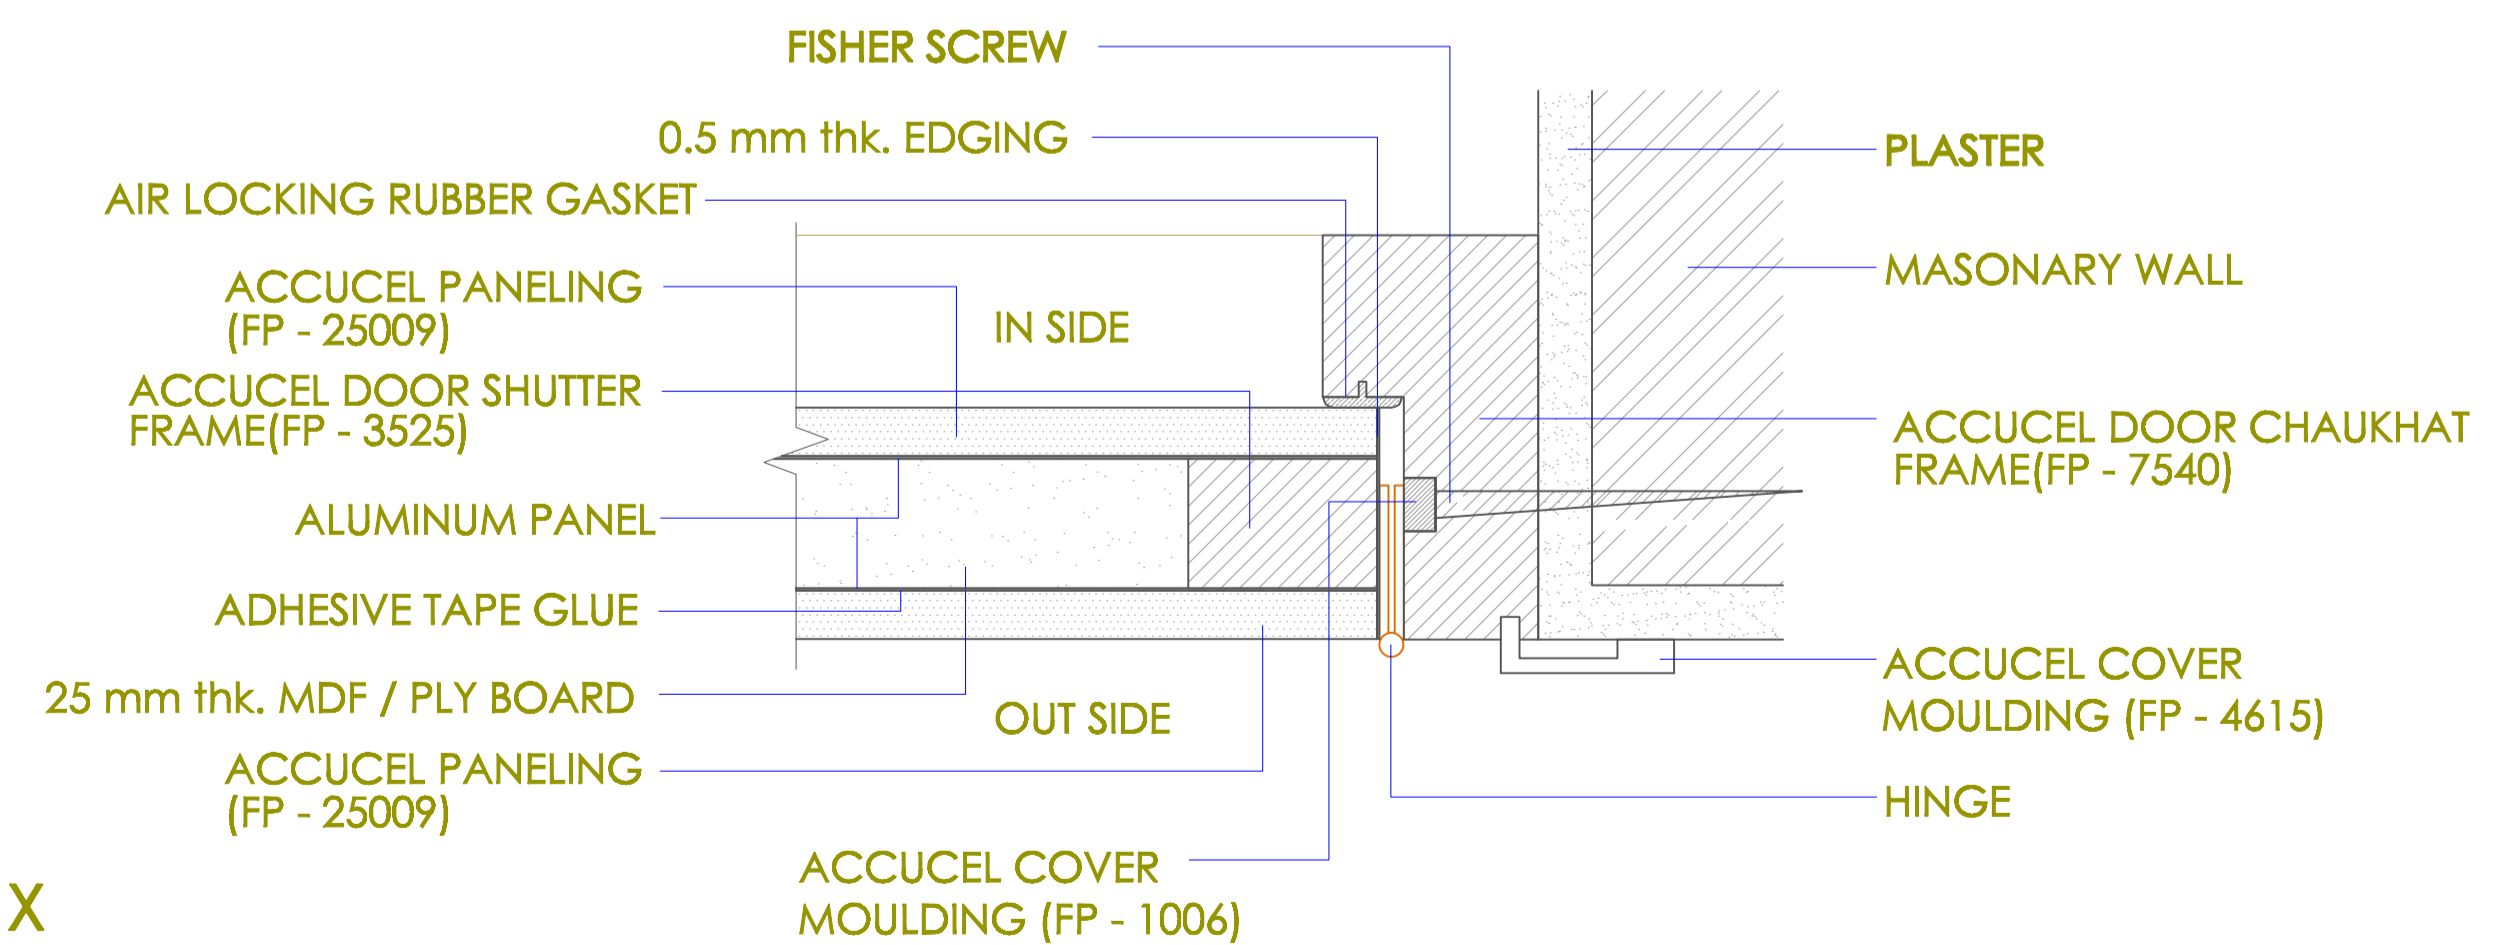

FRAME ELEVATION

PLAN

FRONT VIEW DOOR SHUTTER

BACK VIEW DOOR SHUTTER

SECTION - X

**ACCUCEL FLUSH DOOR**

SIZE - DOOR SHUTTER 845 X 2000 X 45 mm thk.  
 SIZE - DOOR FRAME 900 X 2015, (75\*40 mm thk.)

**ACCURA POLYTECH PVT.LTD.**