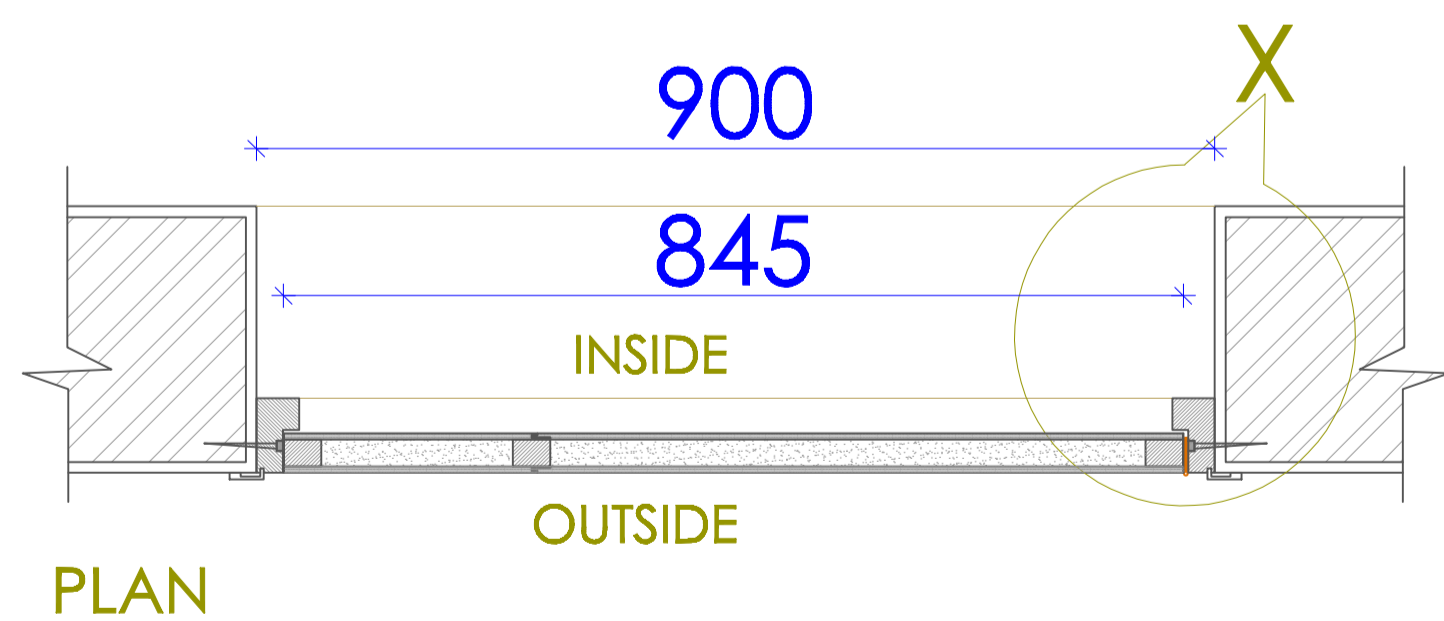

FRAME ELEVATION

PLAN

FRONT VIEW DOOR SHUTTER

BACK VIEW DOOR SHUTTER

SECTION - X

**ACCUCEL FLUSH DOOR**

SIZE - DOOR SHUTTER 845 X 2000 X 45 mm thk.  
 SIZE - DOOR FRAME 900 X 2015, (75\*40 mm thk.)

**ACCURA POLYTECH PVT.LTD.**